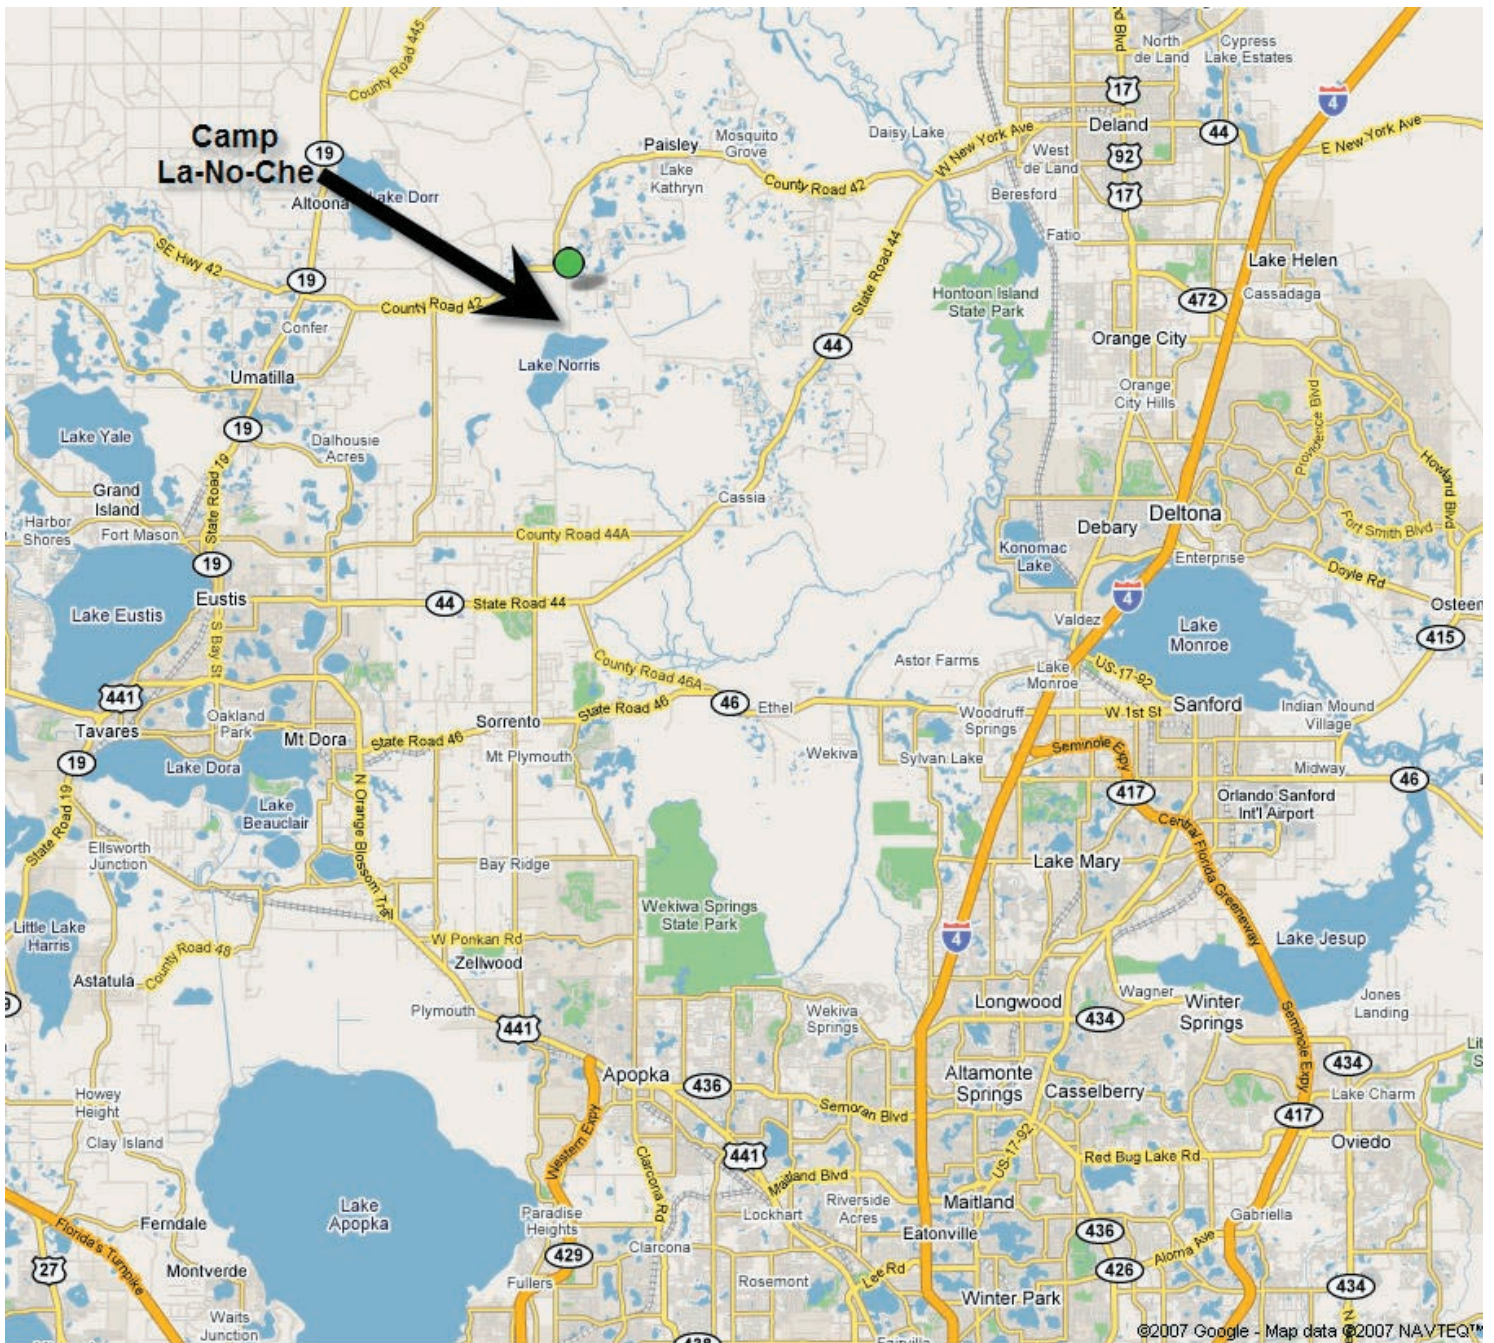

Map and Directions to Camp

Note: All distances are approximate. Origination point is assumed to be Orlando.

Directions

- Take I-4 east to SR 46 / exit 101BC.
- Turn left onto 46 and proceed west for 7.6 miles to SR 46A.
- Turn right onto 46A and proceed 5.5 miles to SR 44.
- Turn left onto 44 and proceed west 4.1 miles to CR 439.
- Turn right onto 439 and proceed 7.8 miles to CR 42.
- Turn right on 42. Proceed east 3.3 miles.
- Turn right on Maggie Jones Road (just past the Boy Scout Camp sign on 42).
- Follow the signs to Camp La-No-Che and The Leonard and Marjorie Williams Family Scout Reservation